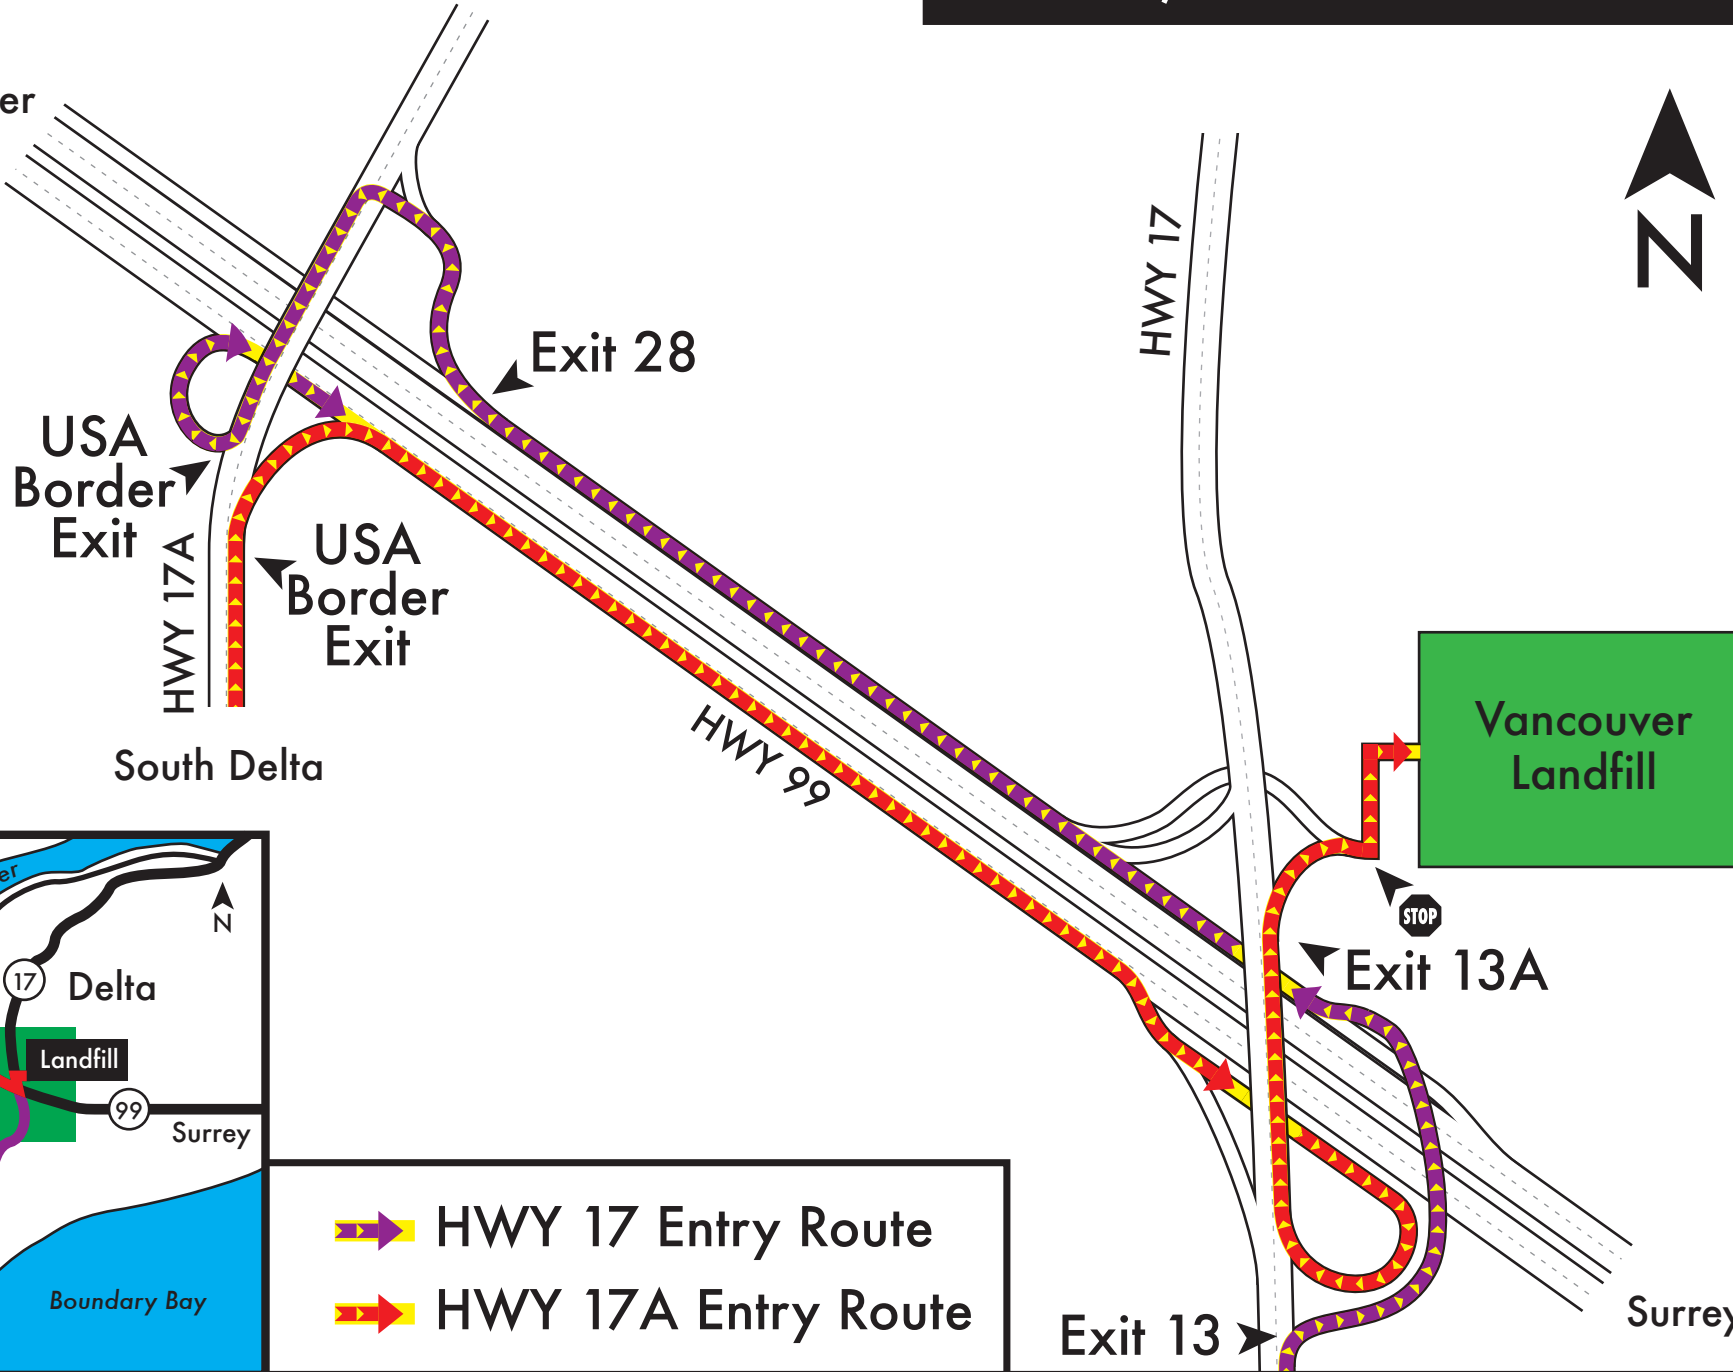

Ladner/Tsawwassen to Landfill

River Road

Vancouver

USA Border Exit

HWY 17A

South Delta

USA Border Exit

Exit 28

HWY 99

HWY 17

Vancouver Landfill

STOP

Exit 13A

Exit 13

Surrey

-  HWY 17 Entry Route
-  HWY 17A Entry Route