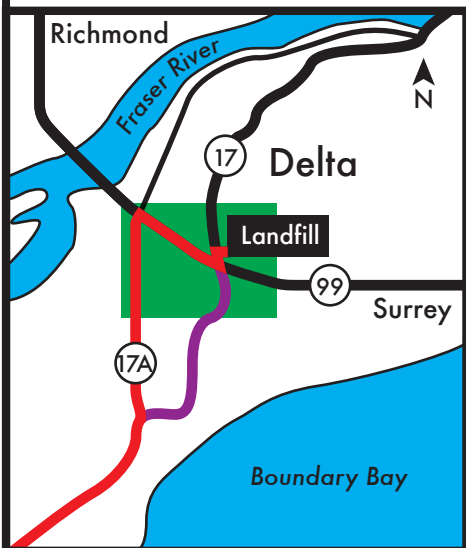

Ladner/Tsawwassen to Landfill

River Road

Vancouver

USA Border Exit

HWY 17A

South Delta

USA Border Exit

Exit 28

HWY 99

HWY 17

Vancouver Landfill

STOP

Exit 13A

Exit 13

Surrey

-  HWY 17 Entry Route
-  HWY 17A Entry Route